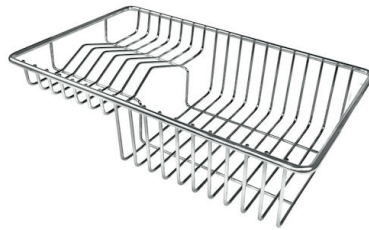

Cestello portapiatti inox
8100 303
* solo in abbinamento con l'accessorio
8644 101